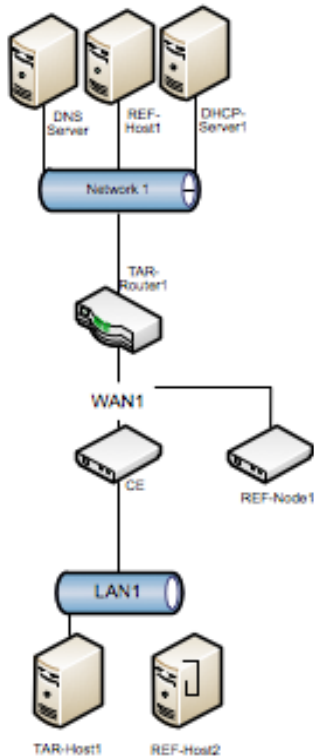

CE Router Logo Program (NEW)

Target Launch May 2013

- Test Requirements (100% pass)
  - Conformance Interoperability

CE Router Tested List (14 devices)

(Performed Interoperability testing at UNH-IOL to show commitment to Logo and IPv6 deployment.)

<http://www.iol.unh.edu/services/testing/ipv6/cerouter.php>

The following devices performed all the test cases successfully.

Company	Product	Product Version	Test Scenario Version	Date Listed
Broadcom	BCM 93380 WVG	5.5.6	1.0.0.b6	11/9/11
D-Link	DIR-Series Router	v.1.00	1.0.0.b6	11/9/11
D-Link	DIR-Series Router	v2.00	1.0.0.b6	11/9/11
Cisco Systems	Linksys E4200	v1 Firmware 1.0.04	1.0.0.b7	1/12/12
Lantiq	Broadband Router/Gateway/XRX100/XRX200/XRX300	UGW-5.x series Router/Gateway	1.0.0.b6	11/9/11
Broadcom	BCM 93380 WRG	5.5.5alpha0	1.0.0.b4	5/31/11
D-Link	DIR-652	v.1.5	1.0.0.b4	5/31/11