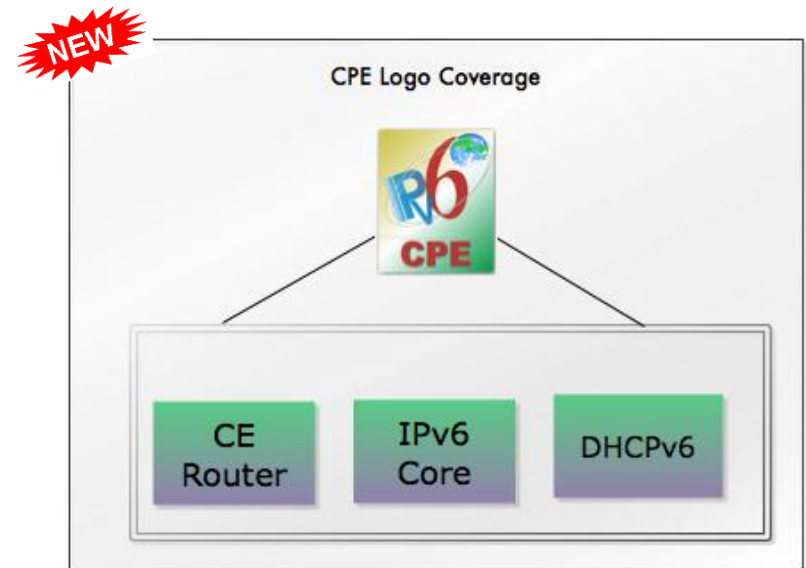

Developments on the IPv6 Ready Logo Program

IPv6 Technology Adoption

Timothy Winters

April, 2013

Summary

- The IPv6 Ready Logo Program Update
- IPv6 Test Programs
 - IPv6 Ready Logo (since 2001)
 - IPv6 World Launch
 - IPv6 Ready CE Router Logo Launch
 - IPv6 Ready Logo Event
- IPv6 in the home

IPv6 Forum's IPv6 Ready Logo

- Goal 2001-Present: Conformance and Interoperability test program intended to increase user confidence
- Logo Committee Structure

- Approved Labs
 - BII (China), CHT-TL (Taiwan), InfoWeapons (PH), IRISA (EU), JATE (Japan), TTA (Korea), UNH-IOL (US)

IPv6 Ready Logo Programs

- Extensive Interoperability and Conformance testing Requirements for IPv6 stacks.
 - All *Musts* and *Shoulds* tested within standard RFC

Current Logo Approvals

As of March 25, 2013

<https://www.ipv6ready.org>

IPv6 World Launch expands to Home Gateways

- 3 different classes of Participants enabled IPv6 permanently.
 - Websites, Networks and Manufacturers
- Home Routers Manufacturers
 - Completing the Interoperability portion of the CE Router Logo will get you on IPv6 World Launch list.