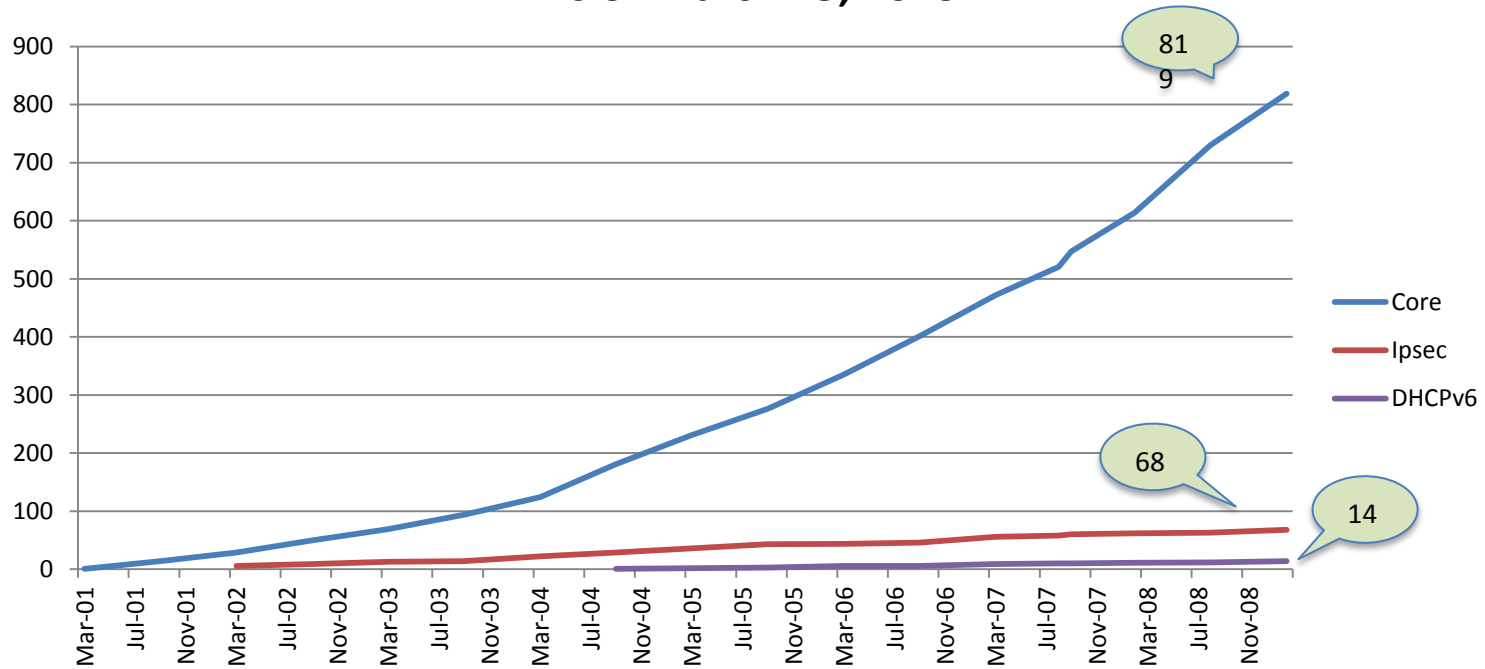

Developments on the IPv6 Ready Logo Program

IPv6 Technology Adoption

Timothy Winters

April, 2013

Summary

- The IPv6 Ready Logo Program Update
- IPv6 Test Programs
 - IPv6 Ready Logo (since 2001)
 - IPv6 World Launch
 - IPv6 Ready CE Router Logo Launch
 - IPv6 Ready Logo Event
- IPv6 in the home

IPv6 Forum's IPv6 Ready Logo

- Goal 2001-Present: Conformance and Interoperability test program intended to increase user confidence
- Logo Committee Structure

- Approved Labs
 - BII (China), CHT-TL (Taiwan), InfoWeapons (PH), IRISA (EU), JATE (Japan), TTA (Korea), UNH-IOL (US)

IPv6 Ready Logo Programs

- Extensive Interoperability and Conformance testing Requirements for IPv6 stacks.
 - All *Musts* and *Shoulds* tested within standard RFC

Current Logo Approvals

As of March 25, 2013