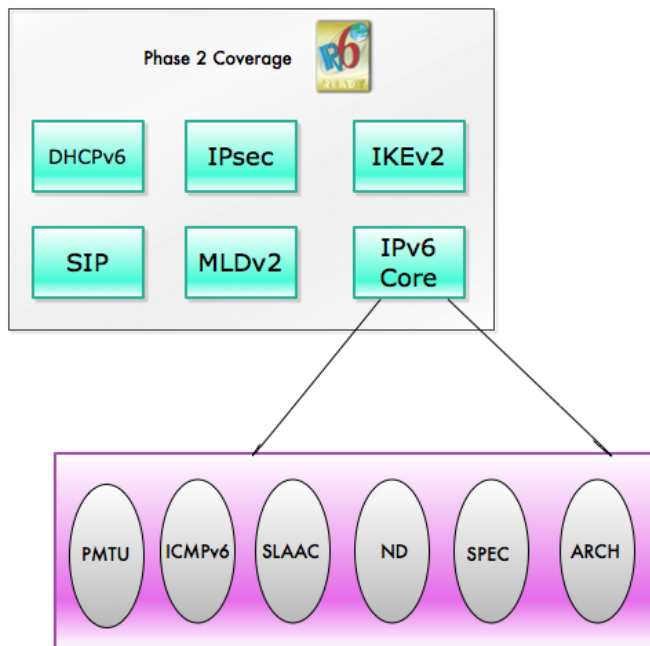

Developments on the IPv6 Ready Logo Program

IPv6 Technology Adoption

Timothy Winters

April, 2013

Summary

- The IPv6 Ready Logo Program Update
- IPv6 Test Programs
 - IPv6 Ready Logo (since 2001)
 - IPv6 World Launch
 - IPv6 Ready CE Router Logo Launch
 - IPv6 Ready Logo Event
- IPv6 in the home

IPv6 Forum's IPv6 Ready Logo

- Goal 2001-Present: Conformance and Interoperability test program intended to increase user confidence
- Logo Committee Structure

- Approved Labs
 - BII (China), CHT-TL (Taiwan), InfoWeapons (PH), IRISA (EU), JATE (Japan), TTA (Korea), UNH-IOL (US)

IPv6 Ready Logo Programs

- Extensive Interoperability and Conformance testing Requirements for IPv6 stacks.
 - All *Musts* and *Shoulds* tested within standard RFC

Current Logo Approvals

As of March 25, 2013

<https://www.ipv6ready.org>

IPv6 World Launch expands to Home Gateways

- 3 different classes of Participants enabled IPv6 permanently.
 - Websites, Networks and Manufacturers
- Home Routers Manufacturers
 - Completing the Interoperability portion of the CE Router Logo will get you on IPv6 World Launch list.