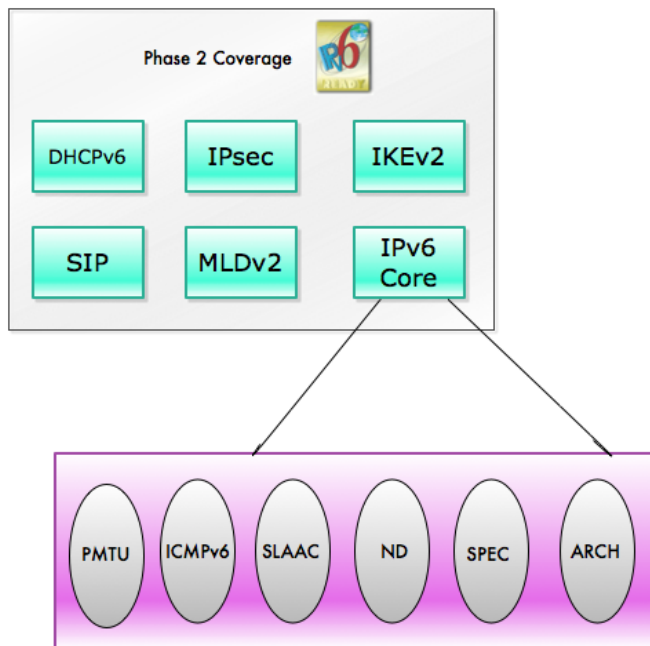

Developments on the IPv6 Ready Logo Program

IPv6 Technology Adoption

Timothy Winters

April, 2012

Summary

- The IPv6 Ready Logo Program Update
- Enabled WWW and ISP Update
- Boundv6 Initiative
- CPE IPv6 Ready Logo
 - IPv6 World Launch

IPv6 Forum's IPv6 Ready Logo

- Goal 2001-Present: Conformance and Interoperability test program intended to increase user confidence
- Logo Committee Structure

- Approved Labs
 - BII (China), CHT-TL (Taiwan), InfoWeapons (PH), IRISA (EU), JATE (Japan), TTA (Korea), UNH-IOL (US)

IPv6 Ready Logo Programs

- Extensive Interoperability and Conformance testing Requirements for IPv6 stacks.
 - All *Musts* and *Shoulds* tested within standard RFC

Current Logo Approvals

As of February 1, 2012

Boundv6 Initiative

- Goal:
 - To Create a formal recognition process for applications that demonstrate IPv6 capabilities
 - To connect labs and the community where IPv6 tests can take place in meaningful ways.
- Background Overview
 - Predecessor Moonv6:
 - Proof of concept testing demonstrated IPv6 in action on multiple levels.