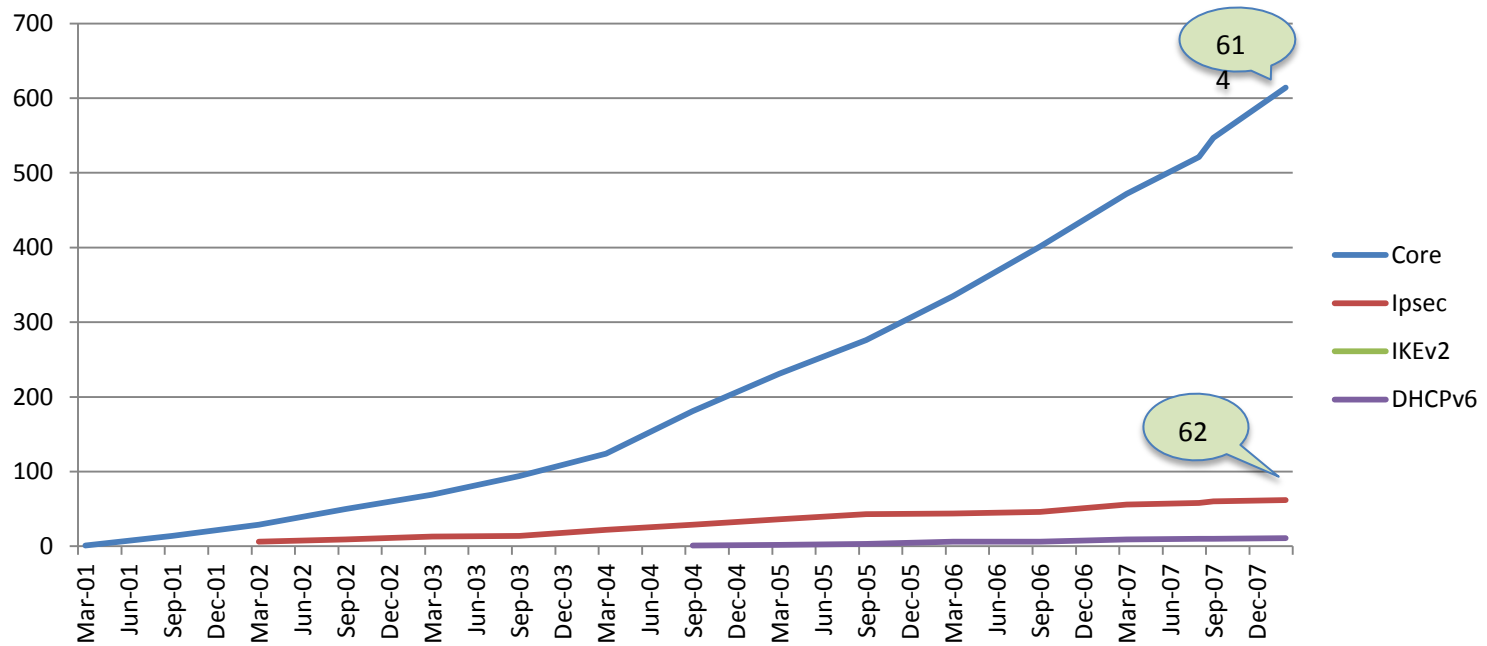

IPv6 Forum's IPv6 Ready Logo

- Goal 2001-Present: Conformance and Interoperability test program intended to increase user confidence
- Logo Committee Structure

- Approved Labs
 - BII (China), CHT-TL (Taiwan), InfoWeapons (PH), IRISA (EU), JATE (Japan), TTA (Korea), UNH-IOL (US)

IPv6 Ready Logo Programs

- Extensive Interoperability and Conformance testing Requirements for IPv6 stacks.
 - All *Musts* and *Shoulds* tested within standard RFC

Current Logo Approvals

As of February 1, 2012