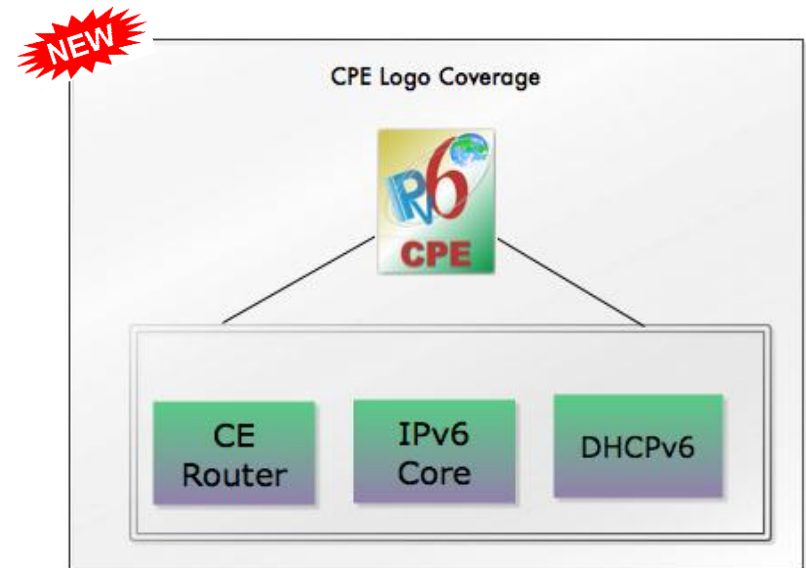

Developments on the IPv6 Ready Logo Program

IPv6 Technology Adoption

Timothy Winters

April, 2012

Summary

- The IPv6 Ready Logo Program Update
- Enabled WWW and ISP Update
- Boundv6 Initiative
- CPE IPv6 Ready Logo
 - IPv6 World Launch

IPv6 Forum's IPv6 Ready Logo

- Goal 2001-Present: Conformance and Interoperability test program intended to increase user confidence
- Logo Committee Structure

- Approved Labs
 - BII (China), CHT-TL (Taiwan), InfoWeapons (PH), IRISA (EU), JATE (Japan), TTA (Korea), UNH-IOL (US)

IPv6 Ready Logo Programs

- Extensive Interoperability and Conformance testing Requirements for IPv6 stacks.
 - All *Musts* and *Shoulds* tested within standard RFC

Current Logo Approvals

As of February 1, 2012